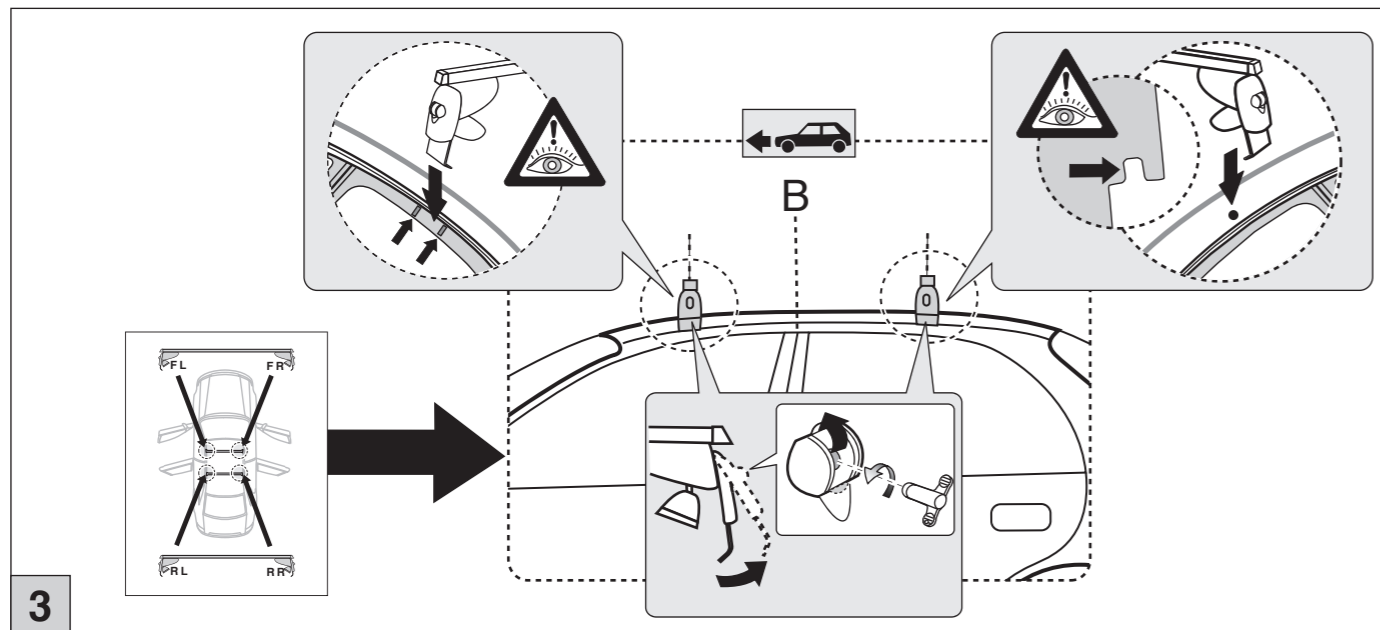

Atera SIGNO

Seat
Leon Limousine

05/2020-