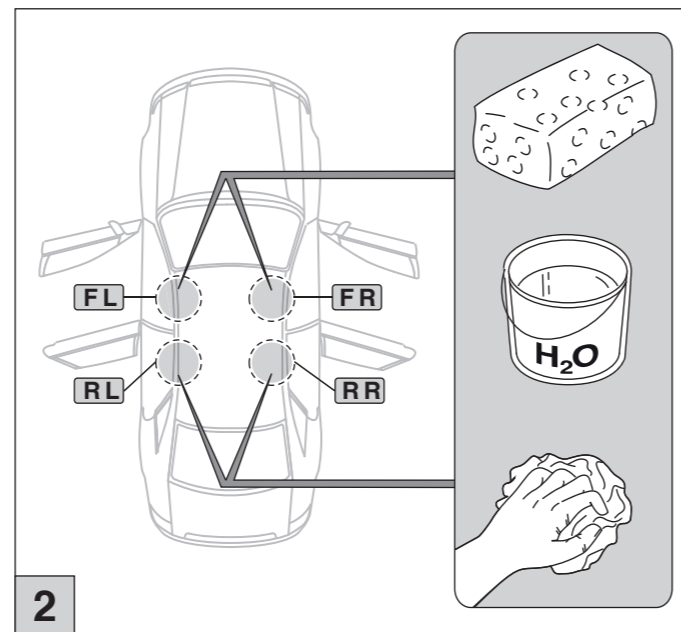

Atera SIGNO

Seat
Leon Limousine

05/2020-