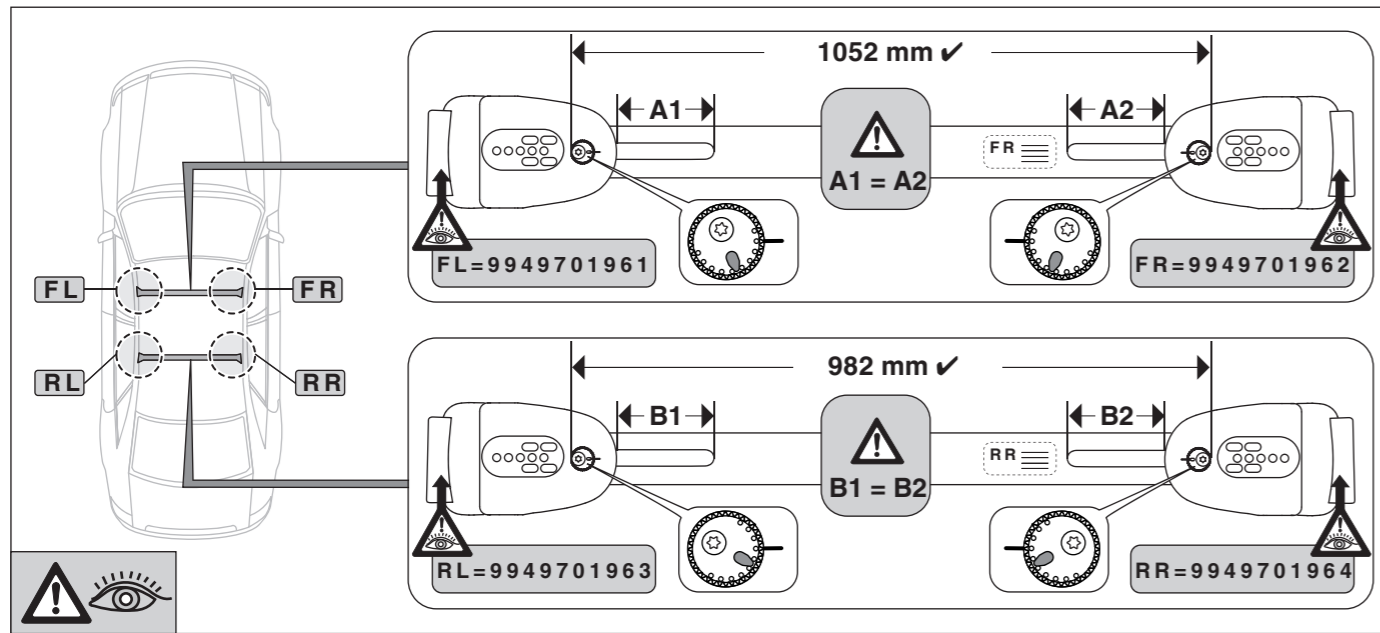

Atera SIGNO

Seat
Leon Limousine

05/2020-