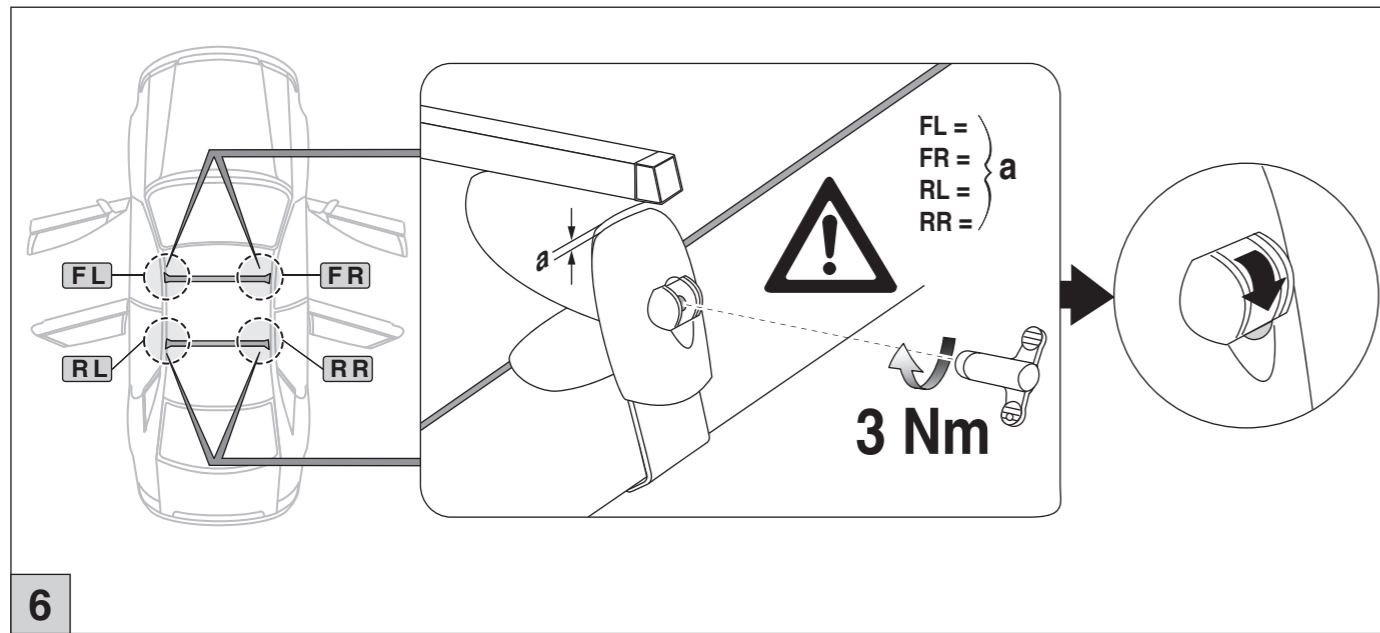

Atera SIGNO

Seat
Leon Limousine

05/2020-