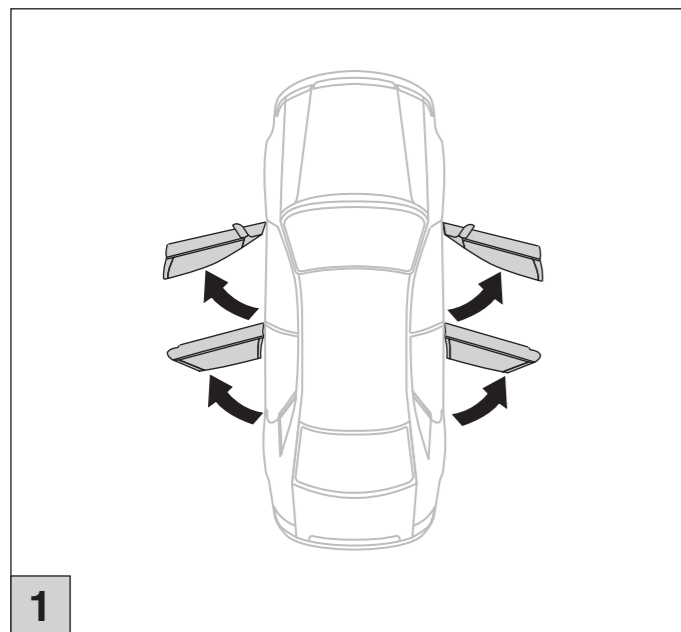

Atera SIGNO

Seat
Leon Limousine

05/2020-